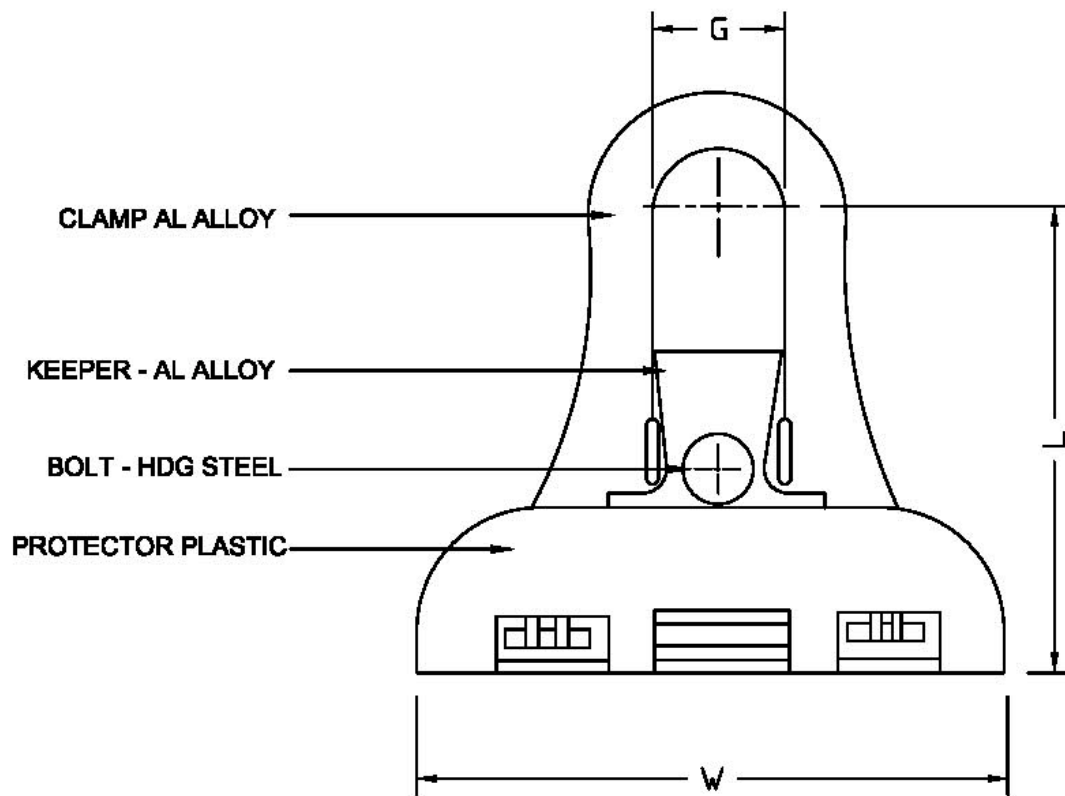

ABC Accessories Suspension Clamp (30 - 60 DEG)

CATALOG	W	L	G
SC-30-60-DEG	100 MIN	90 MAX	24 MIN

Suspension Clamps and keeper are made of cast high strength Aluminium alloy

Protector is made from poly ethylene composite

Suspension Clamps are also available with complete insulation

Other sizes available on request
All dimensions in mm * We reserve the right to change design & construction without prior notice