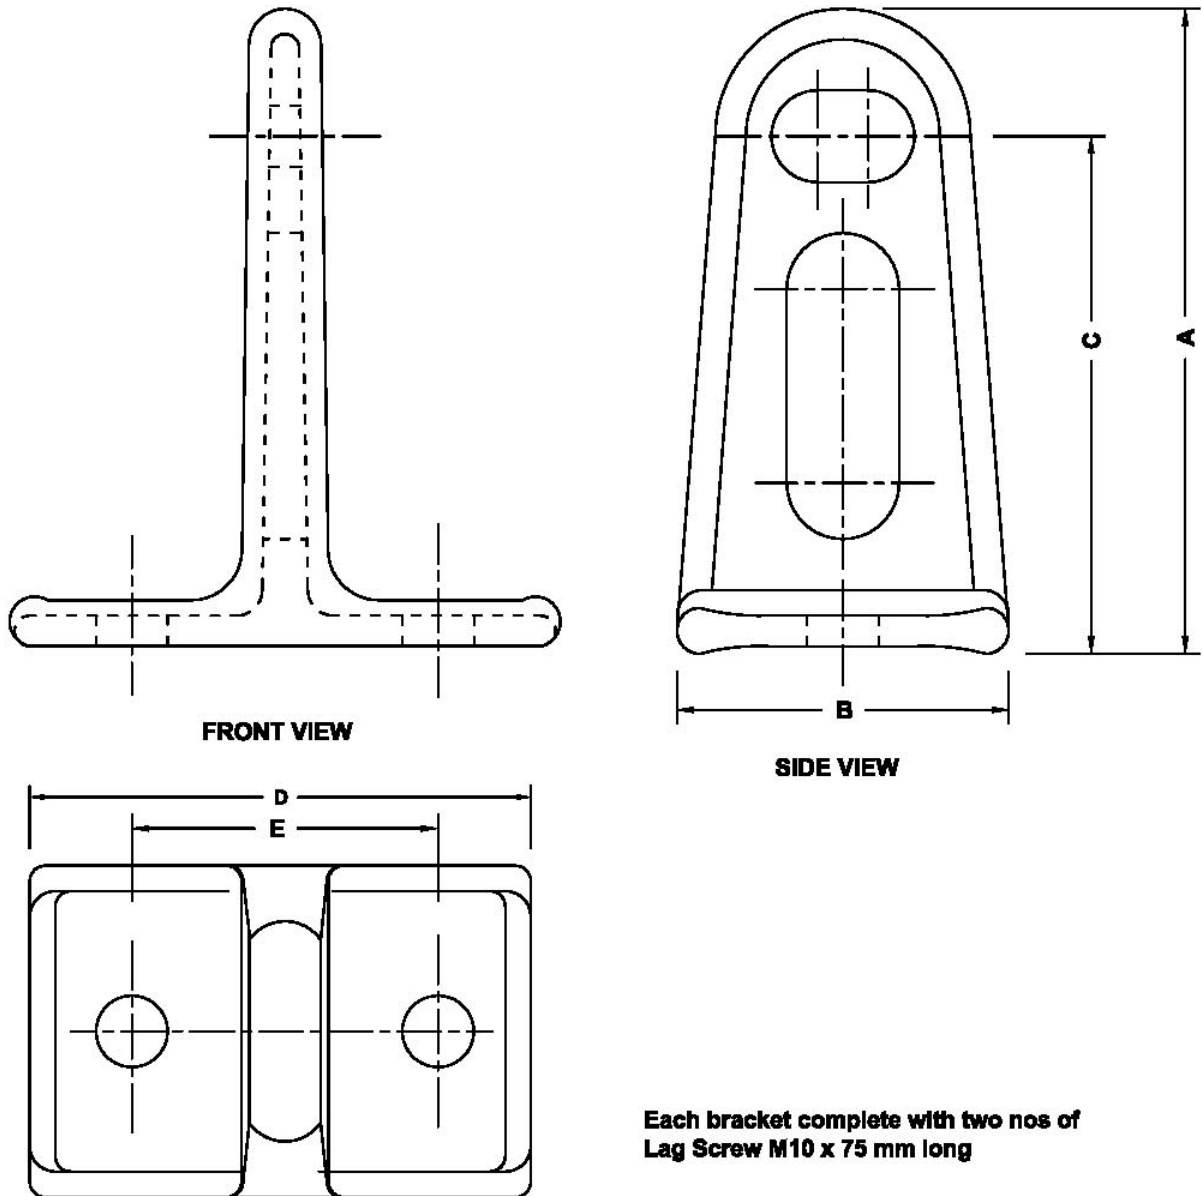

ABC Accessories Wall Bracket (Aluminium)

**Each bracket complete with two nos of
Lag Screw M10 x 75 mm long**

Catalog	A	B	C	D	E
WB-CA-02	125	65	100	100	60

Wall brackets are made of high strength cast aluminium alloy

Other sizes available on request
All dimensions in mm * We reserve the right to change design & construction without prior notice