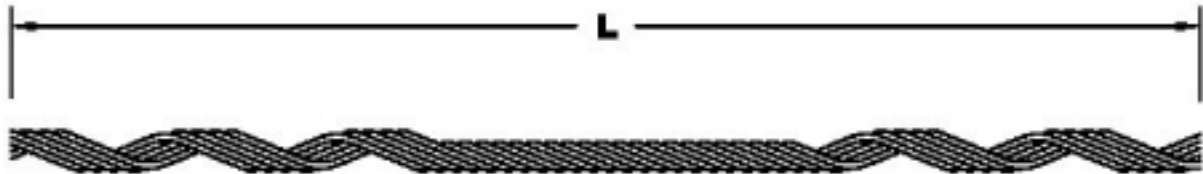

## Helical fittings Wrap guy / pole top make off

| CATALOG | CABLE DIA |       | L    | COLOUR CODE |
|---------|-----------|-------|------|-------------|
|         | MIN       | MAX   |      |             |
| GGL-010 | 4.83      | 5.02  | 940  | WHITE       |
| GGL-011 | 5.03      | 5.25  | 965  | BLUE        |
| GGL-012 | 5.26      | 5.48  | 990  | YELLOW      |
| GGL-013 | 5.49      | 5.71  | 1015 | BLACK       |
| GGL-014 | 5.72      | 5.98  | 1060 | ORANGE      |
| GGL-015 | 5.99      | 6.21  | 1120 | RED         |
| GGL-016 | 6.22      | 6.47  | 1140 | GREEN       |
| GGL-017 | 6.48      | 6.66  | 1245 | WHITE       |
| GGL-018 | 6.67      | 7.03  | 1270 | BLUE        |
| GGL-019 | 7.04      | 7.33  | 1295 | YELLOW      |
| GGL-020 | 7.34      | 7.63  | 1370 | BLACK       |
| GGL-021 | 7.64      | 7.97  | 1420 | ORANGE      |
| GGL-022 | 7.98      | 8.30  | 1470 | RED         |
| GGL-023 | 8.31      | 8.60  | 1550 | GREEN       |
| GGL-024 | 8.61      | 8.93  | 1600 | WHITE       |
| GGL-025 | 8.94      | 9.31  | 1620 | BLUE        |
| GGL-026 | 9.32      | 9.67  | 1650 | YELLOW      |
| GGL-027 | 9.68      | 10.05 | 1700 | BLACK       |
| GGL-028 | 10.06     | 10.45 | 1750 | ORANGE      |
| GGL-029 | 10.46     | 10.78 | 1880 | RED         |
| GGL-030 | 10.79     | 11.14 | 1900 | GREEN       |
| GGL-031 | 11.15     | 11.50 | 1950 | WHITE       |
| GGL-032 | 11.51     | 11.83 | 2030 | BLUE        |
| GGL-033 | 11.84     | 12.18 | 2080 | YELLOW      |
| GGL-034 | 12.19     | 12.55 | 2130 | BLACK       |

Other sizes available on request

All dimensions in mm \* We reserve the right to change design & construction without prior notice