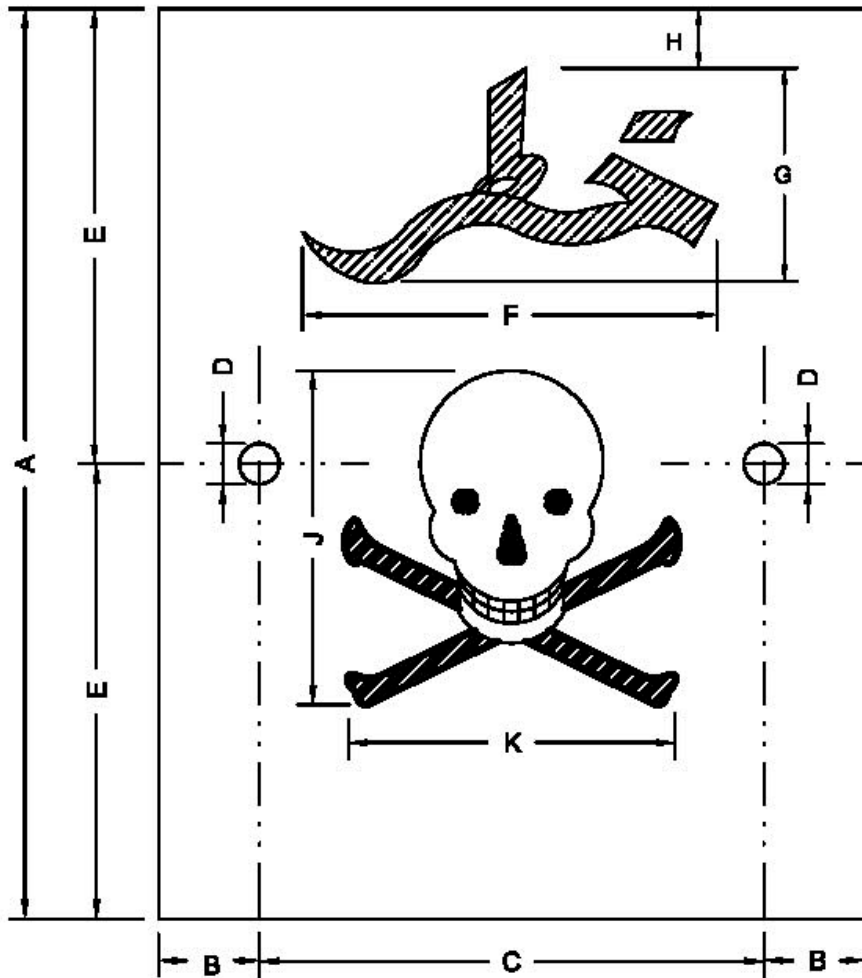

Pole line hardware's Danger Board

CATALOG	A	B	C	D	E	F	G	H	J	K
DB - 01	180	20	100	8	90	82	37	10	70	62

Yellow painted with black anagrams (stove enameled)
Thickness 0.5 mm minimum

Other sizes available on request
All dimensions in mm * We reserve the right to change design & construction without prior notice