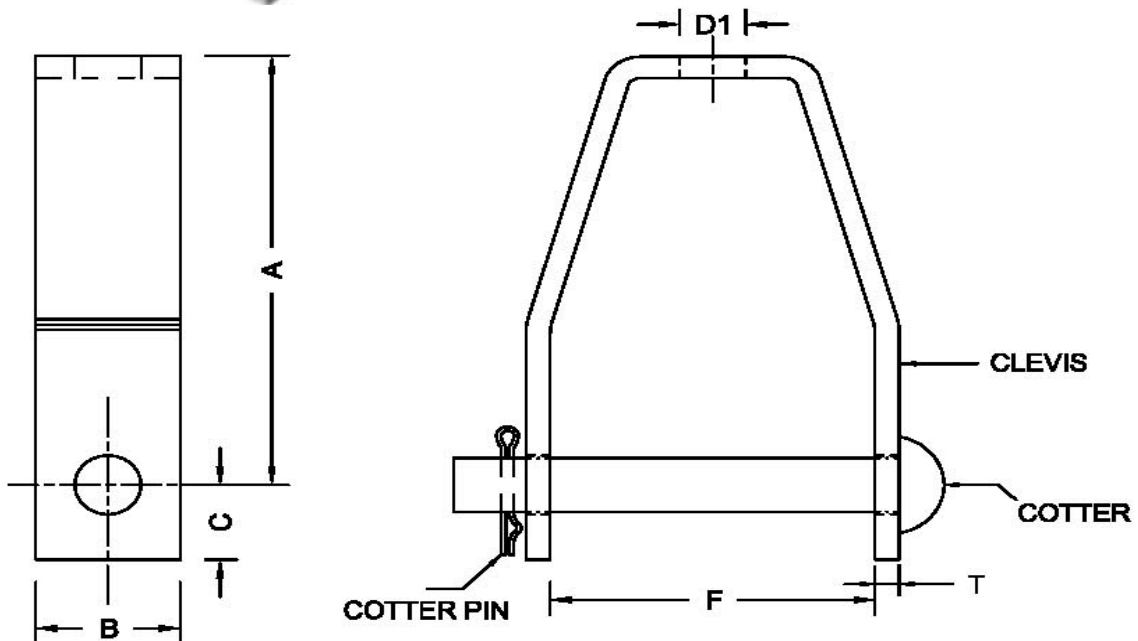

## Pole line hardware's Insulated Clevis

Insulated Clevis supplied complete with one cotter and cotter pin

All ferrous parts are hot dip galvanized except cotter pin which is made of stainless steel

Cat no.	A	B	C	F	D1 ( SLOT )	COTTER	T
CLI-0313	4-3/16	1-1/2	7/8	2-3/8	11/16 X 13/16	1/2	3/16
CLI-0399	4-3/16	1-1/2	7/8	2-3/8	11/16 X 13/16	5/8	3/16
CLI-0342	5-0/0	1-1/2	7/8	3-3/8	11/16 X 13/16	5/8	1/4
CLI-0344	5-3/4	1-1/2	7/8	4-1/4	11/16 X 7/8	5/8"	1/4

Other sizes available on request

All dimensions in inches \* We reserve the right to change design & construction without prior notice