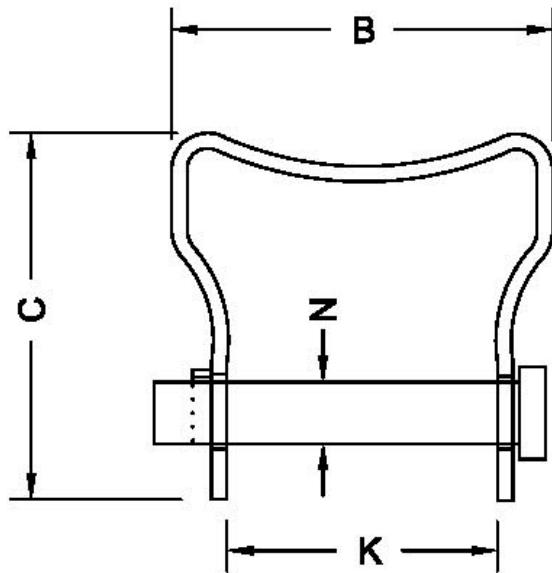

Telecom accessories
Pin type brackets

FRONT VIEW

SIDE VIEW

ALL SLOT ARE PARALLEL

CATALOG	B	C	K	N	MFL KN
BPT-30	74	70	52	12.7	30

Pin type brackets supplied complete with one self locking cotter

All ferrous part hot dip galvanized

Self locking cotter is painted with protective paint at locking portion since it is locked after galvanizing is completed

Other sizes available on request
All dimensions in mm * We reserve the right to change design & construction without prior notice